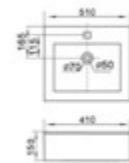

CZU-7029

CZU-7033