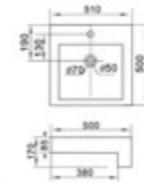

CZU-9133

CZU-7034

Artise Washbasin Series

CEZARES
Designed by Italy

CZU-8050A
 Artise Washbasin
 Size: 510x500x170 mm

CZU-8050B
 Artise Washbasin
 Size: 510x420x160 mm

CZU-8050C
 Artise Washbasin
 Size: 410x460x150 mm