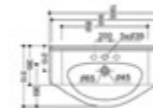

CEZARES
Designed by Italy

cezares **INSPIRATION** >>
 O

>> Brilliant sometimes just a moment sensation, but becomes an eternal memory. +

CZU-15011	CZU-15012	CZU-15013
Washdown Closet	Bidet	Washbasin with pedestal
Size: 700x370x890 mm	Size: 600x400x380 mm	Size: 800x560x920 mm

CEZARES
Designed by Italy

Pina

CZU-9313A
 Washbasin with
 Stainless Pedestal
 Size: 1000x510 mm

Palmo

CZU-9313B
 Washbasin with
 Stainless Pedestal
 Size: 1000x510 mm

Punto

CZU-9293A
 Washbasin with
 Stainless Pedestal
 Size: 800x495 mm

Polo

CZU-9293B
 Washbasin with
 Stainless Pedestal
 Size: 800x495 mm

CZU-9313A

CZU-9313B

CZU-9293A

CZU-9293B

Washbasin With Stainless Pedestal

CEZARES
Designed by Italy