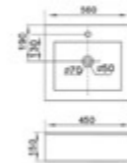

CZU-7029

CZU-7033