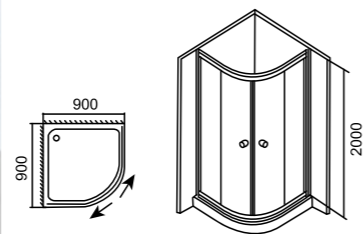

CEZARES
Designed by Italy

Triumph

CZR-X-B9246	tempered glass & thickness	remarks & description
shower door: 900x1200x2000	6 mm clear and empastic	pivot door without shower faucet
tray: 900x1200x150		
half-curve		

CEZARES
Designed by Italy

Olimpia

CZR-D-59036	tempered glass & thickness	remarks & description
shower door: 900x900x1850 900x900x2000 1000x1000x1850 1000x1000x2000	6 mm clear and empastic	double wheels with waterproof strip but without metal overlay on magnets
tray: 900x900x150 1000x1000x150		
full-curve		

CEZARES
Designed by Italy

Legno

CZR-D-59026B	tempered glass & thickness	remarks & description
shower door: 900x900x1850 900x900x2000 1000x1000x1850, 1000x1000x2000	6 mm empastic	double wheels, with metal overlay on magnets; with stainless steel stand at the bottom of the acryl tray
tray: 900x900x350 1000x1000x350		
full-curve		

CEZARES
Designed by Italy

Buona

CZR-S-B9046	tempered glass & thickness	remarks & description
shower door: 900x900x1850 900x900x2000 1000x1000x1850 1000x1000x2000	6 mm clear and empastic	double wheels with metal overlay on magnets
tray: 900x900x150 1000x1000x150		
half-curve		