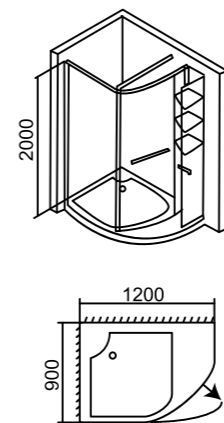

CEZARES
Designed by Italy

Fortuna

CZR-Y-B1428	tempered glass & thickness	remarks & description
shower door: 900x1400x2000	8 mm clear	fixed door with shower faucet with the solid wood board
tray: 900x1400x150		

CEZARES
Designed by Italy

Olma

CZR-J-B9038	tempered glass & thickness	remarks & description
shower door: 900x900x1850 900x900x2000 1000x1000x1850 1000x1000x2000	8 mm clear	hinge door without shower faucet
tray: 900x900x150 1000x1000x150		
half-curve		

CEZARES
Designed by Italy

Triumph

CZR-X-B9246	tempered glass & thickness	remarks & description
shower door: 900x1200x2000	6 mm clear and empastic	pivot door without shower faucet
tray: 900x1200x150		
half-curve		

CEZARES
Designed by Italy

Olimpia

CZR-D-59036	tempered glass & thickness	remarks & description
shower door: 900x900x1850 900x900x2000 1000x1000x1850 1000x1000x2000	6 mm clear and empastic	double wheels with waterproof strip but without metal overlay on magnets
tray: 900x900x150 1000x1000x150		
full-curve		