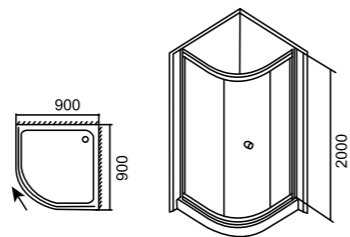

CEZARES
Designed by Italy

Fortuna

CZR-Y-B1428	tempered glass & thickness	remarks & description
shower door: 900x1400x2000	8 mm clear	fixed door with shower faucet with the solid wood board
tray: 900x1400x150		

CEZARES
Designed by Italy

Olma

CZR-J-B9038	tempered glass & thickness	remarks & description
shower door: 900x900x1850 900x900x2000 1000x1000x1850 1000x1000x2000	8 mm clear	hinge door without shower faucet
tray: 900x900x150 1000x1000x150		
half-curve		

CEZARES
Designed by Italy

Triumph

CZR-X-B9246	tempered glass & thickness	remarks & description
shower door: 900x1200x2000	6 mm clear and empastic	pivot door without shower faucet
tray: 900x1200x150		
half-curve		

CEZARES
Designed by Italy

Olimpia

CZR-D-59036	tempered glass & thickness	remarks & description
shower door: 900x900x1850 900x900x2000 1000x1000x1850 1000x1000x2000	6 mm clear and empastic	double wheels with waterproof strip but without metal overlay on magnets
tray: 900x900x150 1000x1000x150		
full-curve		