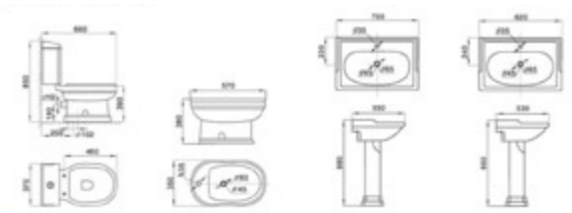

CEZARES
Designed by Italy

cezares **INSPIRATION** >>
 Brilliant sometimes just a moment sensation,
 but becomes a eternal memory. >> +

CZU-7011	CZU-7012	CZU-7013
Washdown Close-coupled Closet	Bidet	Washbasin with pedestal
Size: 750x430x770 mm	Size: 590x400x440 mm	Size: 740x580x870 mm

CEZARES
Designed by Italy

cezares **INSPIRATION** >>
 Brilliant sometimes just a moment sensation,
 but becomes a eternal memory. >> +

CZU-4011	CZU-4012	CZU-401365	CZU-401360
Washdown couplet two piece toilet Size: 680x370x850 mm	Bidet Size: 570x350x380 mm	Washbasin with pedestal Size: 700x550x880 mm	Washbasin with pedestal Size: 620x530x850 mm

CEZARES
Designed by Italy

cezares **INSPIRATION** >>
 Brilliant sometimes just a moment sensation,
 but becomes a eternal memory. >> +

CZU-6011	CZU-6012	CZU-6013
Washdown Close-coupled Closet	Bidet	Washbasin with pedestal
Size: 700x400x790 mm	Size: 590x370x400 mm	Size: 660x540x840 mm

Washbasin with pedestal
 Size: 600x500x820 mm

CEZARES
Designed by Italy

cezares ^{>>} INSPIRATION _o } Brilliant sometimes just a moment sensation, but becomes a eternal memory. ^{>>} + }

CZU-11011	CZU-11012	CZU-915
Coupled two piece toilet	Bidet	Washbasin with pedestal
Size: 670x425x800 mm	Size: 590x400x390 mm	Size: 670x510x800 mm