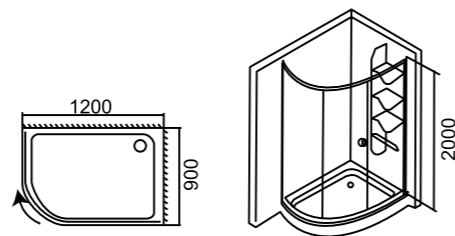

38 Anima 39 Fortuna 40 Olma 41 Triumph 42 Olimpia 43 Legno 44 Buona 45 Chico

CEZARES
Designed by Italy

Anima

CZR-D-B9236C	tempered glass & thickness	remarks & description
shower door: 900x1200x2000 1000x1000x1850 1000x1000x2000	6 mm clear and empastic	double wheels with metal overlay on magnets without shower faucet
tray: 900x1200x150 1000x1000x150		
half-curve		

CEZARES
Designed by Italy

Fortuna

CZR-Y-B1428	tempered glass & thickness	remarks & description
shower door: 900x1400x2000	8 mm clear	fixed door with shower faucet with the solid wood board
tray: 900x1400x150		

CEZARES
Designed by Italy

Olma

CZR-J-B9038	tempered glass & thickness	remarks & description
shower door: 900x900x1850 900x900x2000 1000x1000x1850 1000x1000x2000	8 mm clear	hinge door without shower faucet
tray: 900x900x150 1000x1000x150		
half-curve		