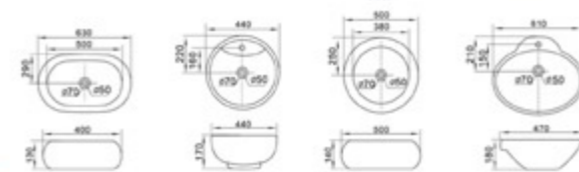

Chicago washbasin wall mounted
 Size: 635x450x200 mm

Chicago-86

CZU-9320853

Chicago washbasin wall mounted
 Size: 850x490x200 mm

Chicago-105

CZU-9321053

Chicago washbasin wall mounted
 Size: 1100x500x200 mm

CEZARES
Designed by Italy

cezares **INSPIRATION** >>  >>
 Brilliant sometimes just a moment sensation,
 but becomes a eternal memory. +

CZU-7042

CZU-7010

CZU-7031

CZU-7007

CZU-7042	CZU-7010	CZU-7031	CZU-7007
Artise Washbasin	Artise Washbasin	Artise Washbasin	Artise Washbasin
Size: 630x400x130 mm	Size: 440x440x170 mm	Size: 500x500x140 mm	Size: 610x470x180 mm

CEZARES
Designed by *Staly*

cezares **INSPIRATION** >>
 Brilliant sometimes just a moment sensation,
 but becomes a eternal memory. >>
 +

CZU-7005A

CZU-7005A Artise Washbasin Size: 560x450x150 mm	CZU-7029 Artise Washbasin Size: 460x460x155 mm	CZU-7033 Artise Washbasin Size: 510x410x150 mm
--------------------------------------------------------------	-------------------------------------------------------------	-------------------------------------------------------------