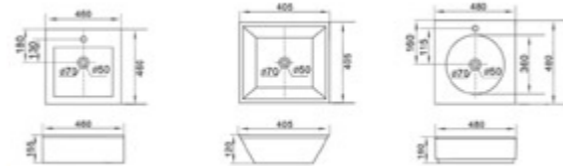

CEZARES
Designed by *Staly*

cezares **INSPIRATION** >>
 Brilliant sometimes just a moment sensation,
 but becomes a eternal memory. >>
 +

CZU-7005A

CZU-7005A Artise Washbasin Size: 560x450x150 mm	CZU-7029 Artise Washbasin Size: 460x460x155 mm	CZU-7033 Artise Washbasin Size: 510x410x150 mm
--------------------------------------------------------------	-------------------------------------------------------------	-------------------------------------------------------------

CZU-7029

CZU-7033

CEZARES
Designed by Italy

cezares ^{>>} INSPIRATION _o } Brilliant sometimes just a moment sensation, but becomes a eternal memory. ^{>>} + }

CZU-7018

CZU-9133	CZU-7034	CZU-7018
Artise Washbasin	Artise Washbasin	Artise Washbasin
Size: 460x460x155 mm	Size: 405x405x120 mm	Size: 480x480x160 mm