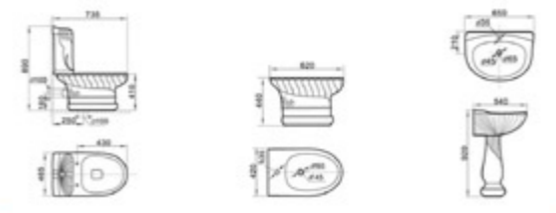

CEZARES
Designed by Italy

cezares ^{>>} INSPIRATION _o } Brilliant sometimes just a moment sensation, but becomes an eternal memory. ^{>>} + }

CZU-1011

Coupled two piece toilet
 Size: 620x380x800 mm

CZU-1013

Washbasin with pedestal
 Size: 600x500x820 mm

CEZARES
Designed by Italy

cezares ^{>>} INSPIRATION _o } Brilliant sometimes just a moment sensation, but becomes a eternal memory. ^{>>} + }

CZU-11011	CZU-11012	CZU-915
Coupled two piece toilet	Bidet	Washbasin with pedestal
Size: 670x425x800 mm	Size: 590x400x390 mm	Size: 670x510x800 mm

Kandy Series

CEZARES
Designed by Italy

cezares ^{>>} INSPIRATION ₊
 Brilliant sometimes just a moment sensation,
 but becomes a eternal memory. ^{>>} +

CZU-13011	CZU-13012	CZU-13013
Coupled two piece toilet	Bidet	Washbasin with pedestal
Size: 700x410x890 mm	Size: 600x385x380 mm	Size: 785x550x850 mm

CEZARES
Designed by Italy

cezares ^{>>} INSPIRATION _o

Brilliant sometimes just a moment sensation,
 but becomes a eternal memory. ^{>>} +

CZU-14011	CZU-14012	CZU-14013
Washdown Closet	Bidet	Washbasin with pedestal
Size: 735x465x890 mm	Size: 620x420x440 mm	Size: 650x540x920 mm