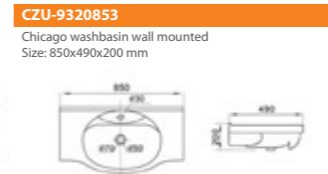

Polo

CZU-9293B
 Washbasin with
 Stainless Pedestal
 Size: 800x495 mm

CZU-9313A

CZU-9313B

CZU-9293A

CZU-9293B

Washbasin With Stainless Pedestal

CEZARES
Designed by Italy

Chicago washbasin wall mounted
 Size: 635x450x200 mm

Chicago-86

CZU-9320853

Chicago washbasin wall mounted
 Size: 850x490x200 mm

Chicago-105

CZU-9321053

Chicago washbasin wall mounted
 Size: 1100x500x200 mm