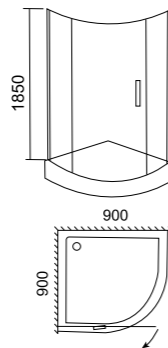

CEZARES
Designed by Italy

Buona

CZR-S-B9046	tempered glass & thickness	remarks & description
shower door: 900x900x1850 900x900x2000 1000x1000x1850 1000x1000x2000	6 mm clear and empastic	double wheels with metal overlay on magnets
tray: 900x900x150 1000x1000x150		
half-curve		

CEZARES
Designed by Italy

Chico

CZR-D-S1046	tempered glass & thickness	remarks & description
shower door: 900x900x1850 900x900x2000 1000x1000x1850, 1000x1000x2000	6 mm empastic	double wheels, with metal overlay on magnets; with stainless steel stand at the bottom of the acryl tray
tray: 900x900x350 1000x1000x350		
full-curve		

CEZARES
Designed by Italy

CEZARES Exclusive collection

48 Illusion 49 Elitum 50 Perfecta 51 Ultima 52 Quadra 53 Stylus

CEZARES
Designed by Italy

Illusion

CZD-3395L	tempered glass & thickness	remarks & description
shower door: 900x900x1850 900x900x2000 1000x1000x1850 1000x1000x2000	6 mm	Marble tray Acrylic tray with stainless steel frame With metal overlay on magnets
Tray: 900x900x150 1000x1000x150		

CEZARES
Designed by Italy

Elitum

CZD-0191L	tempered glass & thickness	remarks & description
shower door: 900x900x1850 900x900x2000 1000x1000x1850 1000x1000x2000	6 mm	Marble tray With metal overlay on magnets
Tray: 900x900x150 1000x1000x150		