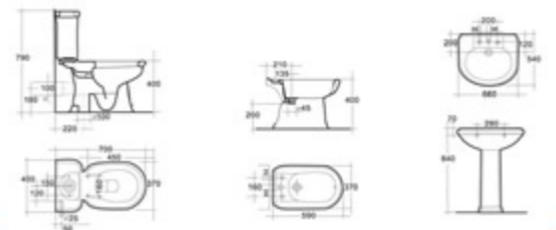

CEZARES
Designed by Italy

cezares **INSPIRATION** >>
 Brilliant sometimes just a moment sensation,
 but becomes a eternal memory. >> +

CZU-7011	CZU-7012	CZU-7013
Washdown Close-coupled Closet	Bidet	Washbasin with pedestal
Size: 750x430x770 mm	Size: 590x400x440 mm	Size: 740x580x870 mm

CEZARES
Designed by Italy

cezares **INSPIRATION** >>
 Brilliant sometimes just a moment sensation,
 but becomes a eternal memory. >> +

CZU-4011	CZU-4012	CZU-401365	CZU-401360
Washdown couplet two piece toilet Size: 680x370x850 mm	Bidet Size: 570x350x380 mm	Washbasin with pedestal Size: 700x550x880 mm	Washbasin with pedestal Size: 620x530x850 mm

CEZARES
Designed by Italy

cezares **INSPIRATION** >>
 Brilliant sometimes just a moment sensation,
 but becomes a eternal memory. >> +

CZU-6011	CZU-6012	CZU-6013
Washdown Close-coupled Closet	Bidet	Washbasin with pedestal
Size: 700x400x790 mm	Size: 590x370x400 mm	Size: 660x540x840 mm

Washbasin with pedestal
 Size: 600x500x820 mm

CEZARES
Designed by Italy

cezares ^{>>} INSPIRATION _o } Brilliant sometimes just a moment sensation, but becomes a eternal memory. ^{>>} + }

CZU-11011	CZU-11012	CZU-915
Coupled two piece toilet	Bidet	Washbasin with pedestal
Size: 670x425x800 mm	Size: 590x400x390 mm	Size: 670x510x800 mm