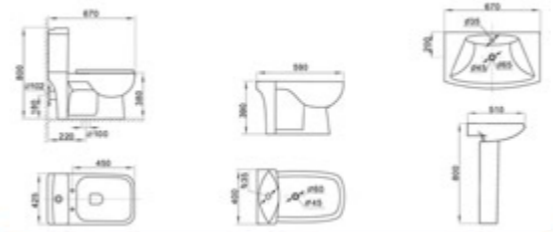

CEZARES
Designed by Italy

cezares **INSPIRATION** >>
 Brilliant sometimes just a moment sensation,
 but becomes an eternal memory. >>
 +

CZU-301	CZU-364	CZU-916
Close-Coupled two piece toilet	Bidet	Washbasin with pedestal
Size: 680x380x820 mm	Size: 530x380x380 mm	Size: 650x510x840 mm

CEZARES
Designed by Italy

cezares ^{>>} INSPIRATION _o } Brilliant sometimes just a moment sensation, but becomes an eternal memory. ^{>>} + }

CZU-1011

Coupled two piece toilet
 Size: 620x380x800 mm

CZU-1013

Washbasin with pedestal
 Size: 600x500x820 mm

CEZARES
Designed by Italy

cezares ^{>>} INSPIRATION _o } Brilliant sometimes just a moment sensation, but becomes a eternal memory. ^{>>} + }

CZU-11011	CZU-11012	CZU-915
Coupled two piece toilet	Bidet	Washbasin with pedestal
Size: 670x425x800 mm	Size: 590x400x390 mm	Size: 670x510x800 mm

Kandy Series

CEZARES
Designed by Italy

cezares ^{>>} INSPIRATION ₊
 Brilliant sometimes just a moment sensation,
 but becomes a eternal memory. ^{>>} +

CZU-13011	CZU-13012	CZU-13013
Coupled two piece toilet	Bidet	Washbasin with pedestal
Size: 700x410x890 mm	Size: 600x385x380 mm	Size: 785x550x850 mm