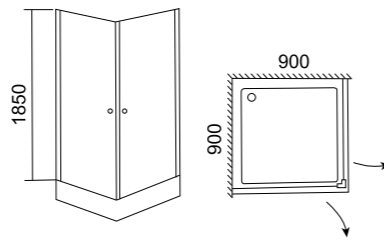

CEZARES
Designed by Italy

Elitum

CZD-0191L	tempered glass & thickness	remarks & description
shower door: 900x900x1850 900x900x2000 1000x1000x1850 1000x1000x2000	6 mm	Marble tray With metal overlay on magnets
Tray: 900x900x150 1000x1000x150		

CEZARES
Designed by Italy

Perfecta

CZD-6911R	tempered glass & thickness	remarks & description
shower door: 970x970x1850 970x970x2000	6 mm	Marble tray Acrylic tray with stainless steel frame With metal overlay on magnets
Tray: 970x970x150		

CEZARES
Designed by Italy

Ultima

CZD-1562L-II	tempered glass & thickness	remarks & description
shower door: 900x1200x1850 900x1200x2000	6 mm	Marble tray With glass shelf, double wheels with white magnetic strip
Tray: 900x1200x150		

CEZARES
Designed by Italy

Quadra

CZD-2692	tempered glass & thickness	remarks & description
shower door: 900x900x1850 900x900x2000 1000x1000x1850 1000x1000x2000	6 mm	Marble tray Acrylic tray with stainless steel frame with white magnetic strip
Tray: 900x900x150 1000x1000x150		