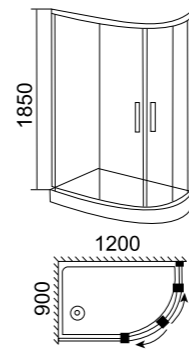

Ultima

CZD-1562L-II	tempered glass & thickness	remarks & description
shower door: 900x1200x1850 900x1200x2000	6 mm	Marble tray With glass shelf, double wheels with white magnetic strip
Tray: 900x1200x150