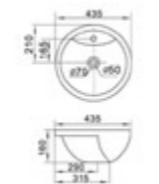

CEZARES
Designed by *Staly*

cezares **INSPIRATION** >>
 Brilliant sometimes just a moment sensation,
 but becomes a eternal memory. >>
 +

CZU-7005A

CZU-7005A Artise Washbasin Size: 560x450x150 mm	CZU-7029 Artise Washbasin Size: 460x460x155 mm	CZU-7033 Artise Washbasin Size: 510x410x150 mm
--------------------------------------------------------------	-------------------------------------------------------------	-------------------------------------------------------------

CZU-7029

CZU-7033

CEZARES
Designed by Italy

cezares ^{>>} INSPIRATION _o } Brilliant sometimes just a moment sensation, but becomes a eternal memory. ^{>>} + }

CZU-7018

CZU-9133	CZU-7034	CZU-7018
Artise Washbasin	Artise Washbasin	Artise Washbasin
Size: 460x460x155 mm	Size: 405x405x120 mm	Size: 480x480x160 mm

CZU-9133

CZU-7034

Artise Washbasin Series

CEZARES
Designed by Italy

CZU-8050A
 Artise Washbasin
 Size: 510x500x170 mm

CZU-8050B
 Artise Washbasin
 Size: 510x420x160 mm

CZU-8050C
 Artise Washbasin
 Size: 410x460x150 mm

CZU-7003B
 Artise Washbasin
 Size: 435x435x160 mm

CZU-8050A

CZU-8050B

CZU-8050C

CZU-7003B

Artise Washbasin Series

CEZARES
Designed by Italy

cezares **INSPIRATION** >>
O