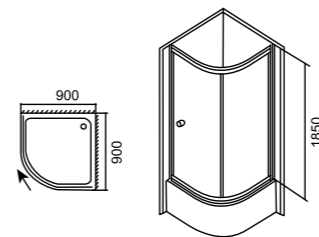

CEZARES
Designed by Italy

Olma

CZR-J-B9038	tempered glass & thickness	remarks & description
shower door: 900x900x1850 900x900x2000 1000x1000x1850 1000x1000x2000	8 mm clear	hinge door without shower faucet
tray: 900x900x150 1000x1000x150		
half-curve		

CEZARES
Designed by Italy

Triumph

CZR-X-B9246	tempered glass & thickness	remarks & description
shower door: 900x1200x2000	6 mm clear and empastic	pivot door without shower faucet
tray: 900x1200x150		
half-curve		

CEZARES
Designed by Italy

Olimpia

CZR-D-59036	tempered glass & thickness	remarks & description
shower door: 900x900x1850 900x900x2000 1000x1000x1850 1000x1000x2000	6 mm clear and empastic	double wheels with waterproof strip but without metal overlay on magnets
tray: 900x900x150 1000x1000x150		
full-curve		

CEZARES
Designed by Italy

Legno

CZR-D-59026B	tempered glass & thickness	remarks & description
shower door: 900x900x1850 900x900x2000 1000x1000x1850, 1000x1000x2000	6 mm empastic	double wheels, with metal overlay on magnets; with stainless steel stand at the bottom of the acryl tray
tray: 900x900x350 1000x1000x350		
full-curve		