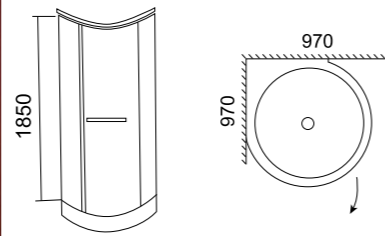

CEZARES
Designed by Italy

Chico

CZR-D-S1046	tempered glass & thickness	remarks & description
shower door: 900x900x1850 900x900x2000 1000x1000x1850, 1000x1000x2000	6 mm empastic	double wheels, with metal overlay on magnets; with stainless steel stand at the bottom of the acryl tray
tray: 900x900x350 1000x1000x350		
full-curve		

CEZARES
Designed by Italy

CEZARES Exclusive collection

48 Illusion 49 Elitum 50 Perfecta 51 Ultima 52 Quadra 53 Stylus

CEZARES
Designed by Italy

Illusion

CZD-3395L	tempered glass & thickness	remarks & description
shower door: 900x900x1850 900x900x2000 1000x1000x1850 1000x1000x2000	6 mm	Marble tray Acrylic tray with stainless steel frame With metal overlay on magnets
Tray: 900x900x150 1000x1000x150		

CEZARES
Designed by Italy

Elitum

CZD-0191L	tempered glass & thickness	remarks & description
shower door: 900x900x1850 900x900x2000 1000x1000x1850 1000x1000x2000	6 mm	Marble tray With metal overlay on magnets
Tray: 900x900x150 1000x1000x150		

CEZARES
Designed by Italy

Perfecta

CZD-6911R	tempered glass & thickness	remarks & description
shower door: 970x970x1850 970x970x2000	6 mm	Marble tray Acrylic tray with stainless steel frame With metal overlay on magnets
Tray: 970x970x150		