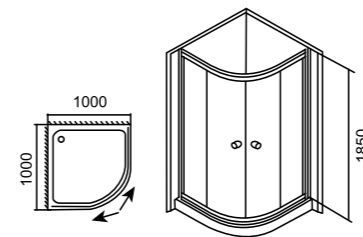

CEZARES
Designed by Italy

Olimpia

CZR-D-59036	tempered glass & thickness	remarks & description
shower door: 900x900x1850 900x900x2000 1000x1000x1850 1000x1000x2000	6 mm clear and empastic	double wheels with waterproof strip but without metal overlay on magnets
tray: 900x900x150 1000x1000x150		
full-curve		

CEZARES
Designed by Italy

Legno

CZR-D-59026B	tempered glass & thickness	remarks & description
shower door: 900x900x1850 900x900x2000 1000x1000x1850, 1000x1000x2000	6 mm empastic	double wheels, with metal overlay on magnets; with stainless steel stand at the bottom of the acryl tray
tray: 900x900x350 1000x1000x350		
full-curve		

CEZARES
Designed by Italy

Buona

CZR-S-B9046	tempered glass & thickness	remarks & description
shower door: 900x900x1850 900x900x2000 1000x1000x1850 1000x1000x2000	6 mm clear and empastic	double wheels with metal overlay on magnets
tray: 900x900x150 1000x1000x150		
half-curve		

CEZARES
Designed by Italy

Chico

CZR-D-S1046	tempered glass & thickness	remarks & description
shower door: 900x900x1850 900x900x2000 1000x1000x1850, 1000x1000x2000	6 mm empastic	double wheels, with metal overlay on magnets; with stainless steel stand at the bottom of the acryl tray
tray: 900x900x350 1000x1000x350		
full-curve		