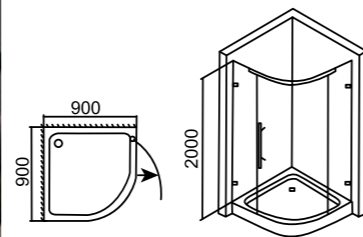

38 Anima 39 Fortuna 40 Olma 41 Triumph 42 Olimpia 43 Legno 44 Buona 45 Chico

CEZARES
Designed by Italy

Anima

CZR-D-B9236C	tempered glass & thickness	remarks & description
shower door: 900x1200x2000 1000x1000x1850 1000x1000x2000	6 mm clear and empastic	double wheels with metal overlay on magnets without shower faucet
tray: 900x1200x150 1000x1000x150		
half-curve		

CEZARES
Designed by Italy

Fortuna

CZR-Y-B1428	tempered glass & thickness	remarks & description
shower door: 900x1400x2000	8 mm clear	fixed door with shower faucet with the solid wood board
tray: 900x1400x150		

CEZARES
Designed by Italy

Olma

CZR-J-B9038	tempered glass & thickness	remarks & description
shower door: 900x900x1850 900x900x2000 1000x1000x1850 1000x1000x2000	8 mm clear	hinge door without shower faucet
tray: 900x900x150 1000x1000x150		
half-curve		

CEZARES
Designed by Italy

Triumph

CZR-X-B9246	tempered glass & thickness	remarks & description
shower door: 900x1200x2000	6 mm clear and empastic	pivot door without shower faucet
tray: 900x1200x150		
half-curve		