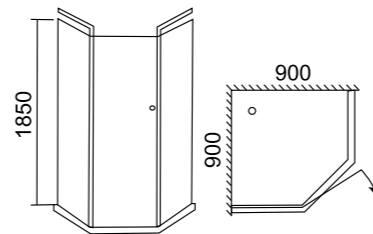

CEZARES
Designed by Italy

Buona

CZR-S-B9046	tempered glass & thickness	remarks & description
shower door: 900x900x1850 900x900x2000 1000x1000x1850 1000x1000x2000	6 mm clear and empastic	double wheels with metal overlay on magnets
tray: 900x900x150 1000x1000x150		
half-curve		

CEZARES
Designed by Italy

Chico

CZR-D-S1046	tempered glass & thickness	remarks & description
shower door: 900x900x1850 900x900x2000 1000x1000x1850, 1000x1000x2000	6 mm empastic	double wheels, with metal overlay on magnets; with stainless steel stand at the bottom of the acryl tray
tray: 900x900x350 1000x1000x350		
full-curve		

CEZARES
Designed by Italy

CEZARES Exclusive collection

48 Illusion 49 Elitum 50 Perfecta 51 Ultima 52 Quadra 53 Stylus

CEZARES
Designed by Italy

Illusion

CZD-3395L	tempered glass & thickness	remarks & description
shower door: 900x900x1850 900x900x2000 1000x1000x1850 1000x1000x2000	6 mm	Marble tray Acrylic tray with stainless steel frame With metal overlay on magnets
Tray: 900x900x150 1000x1000x150		

CEZARES
Designed by Italy

Elitum

CZD-0191L	tempered glass & thickness	remarks & description
shower door: 900x900x1850 900x900x2000 1000x1000x1850 1000x1000x2000	6 mm	Marble tray With metal overlay on magnets
Tray: 900x900x150 1000x1000x150		