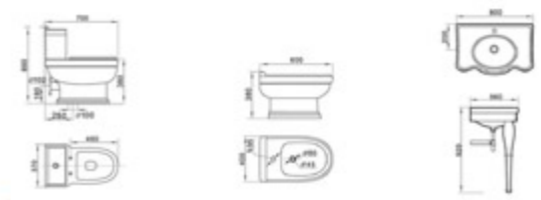

Washbasin with pedestal
 Size: 600x500x820 mm

CEZARES
Designed by Italy

cezares ^{>>} INSPIRATION _o } Brilliant sometimes just a moment sensation, but becomes a eternal memory. ^{>>} + }

CZU-11011	CZU-11012	CZU-915
Coupled two piece toilet	Bidet	Washbasin with pedestal
Size: 670x425x800 mm	Size: 590x400x390 mm	Size: 670x510x800 mm

Kandy Series

CEZARES
Designed by Italy

cezares ^{>>} INSPIRATION ₊
 Brilliant sometimes just a moment sensation,
 but becomes a eternal memory. ^{>>} +

CZU-13011	CZU-13012	CZU-13013
Coupled two piece toilet	Bidet	Washbasin with pedestal
Size: 700x410x890 mm	Size: 600x385x380 mm	Size: 785x550x850 mm

CEZARES
Designed by Italy

cezares ^{>>} INSPIRATION _o

Brilliant sometimes just a moment sensation,
 but becomes a eternal memory. ^{>>} +

CZU-14011	CZU-14012	CZU-14013
Washdown Closet	Bidet	Washbasin with pedestal
Size: 735x465x890 mm	Size: 620x420x440 mm	Size: 650x540x920 mm

CEZARES
Designed by Italy

cezares **INSPIRATION** >>
 O

>> Brilliant sometimes just a moment sensation, but becomes an eternal memory. +

CZU-15011	CZU-15012	CZU-15013
Washdown Closet	Bidet	Washbasin with pedestal
Size: 700x370x890 mm	Size: 600x400x380 mm	Size: 800x560x920 mm