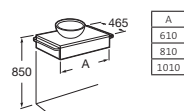

BRACK

Counter top with or without drawer

For Bol, Hall, Diverta, Happening and Foro washbasins