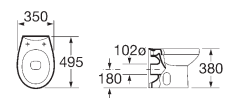

A	B
600	490
560	460
520	410

Semi-recessed basin

Cloakroom basin

W.C. suite

W.C. suite N.B. Concealed cistern not included

Dual outlet

SEMI-RECESSED

WALL-HUNG PAN