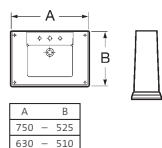

New Classical

The modernity of classics

DESIGN:
BCF STUDIO

Taps: Loft Elite range

Sanitaryware with bath (p. 70) and furniture (p. 65). Available in White.

Washbasin / Pedestal

Countertop basin

W.C. suite