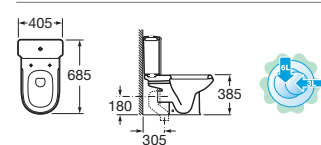

Dama

Soft lines with a feminine air

Available in White, Pergamon, Aga's Green, Creta Blue and Soft Cream.

WC. suite