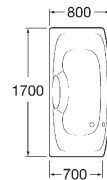

Wall-hung W.C.

Bidet

Wall-hung Bidet

Bath

Senso Compact

Modern design for a compact space

Sanitaryware with furniture (p. 44).
Available in White and satin finishes
Edelweiss* and Jasmine*.
* to order

Washbasin / Pedestal / Semi-pedestal