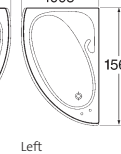

SENSO
Double ended

LEVANTE

SURESTE

GENOVA
Drilled for
2 tapholes

WAITARA

DAVINA
Drilled for 2 tapholes

GIRALDA

GIRALDA P