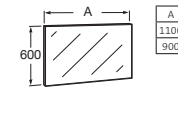

Kalahari

We are expanding this series with the addition of compact furniture in the following sizes: 800, 1000 and 1,200 mm. These are base units made of MSF with a Wengé or bleached oak finish.

The series stands out as being highly practical. The base units have spacious drawers mounted on smooth-running guides and convenient braking on closing.

The Kalahari washbasin is also available for vanity washbasins (see p. 40 and 43).

Mirror

WASHBASINS