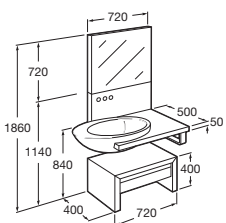

Experience your bathroom as a part of you

Eliptic unit and washbasin, Loft tap fitting

ELIPTIC

Eliptic

Counter unit and floor module in 50 mm marine board laminated with wenge-type natural wood finish.

A minimalist set, well-suited to users seeking a touch of design, distinction and innovation.