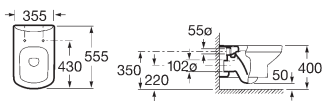

Wall-hung W.C.

Bidet

Wall-hung Bidet

Bath

Senso Compact

Modern design for a compact space

Sanitaryware with furniture (p. 44).
Available in White and satin finishes
Edelweiss* and Jasmine*.
* to order

Washbasin / Pedestal / Semi-pedestal