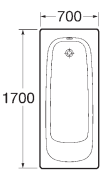

CONTESA DELUXE
Heavy gauge

A
1700
1600