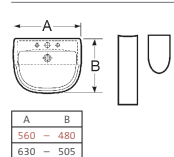

Available in White, Pergamon, Aga's Green, Creta Blue and Soft Cream.

Wash basin/ Pedestal/
Semi-pedestal