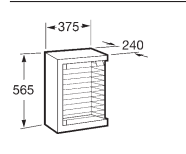

We complete the Senso series with an 1850 x 800 mm multipurpose rack, made of 35 mm MDF, coated in a poly laminate Manzano finishes, featuring 5 shelves made of 8 mm template glass.

SEN SO Base units

Compositions for pedestal and semi-pedestal washbasins

Wall unit

Low units

Shelved unit with castors

Column unit

Shelf

Doors available in right and left-hand opening versions.