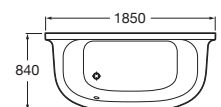

Frontalis

Connect with nature

DESIGN: BELÉN & RAFAEL MONEO

Frontalis is born out of a desire to fill the intimacy provided by the bathroom with peace. A full range of bathroom fittings and taps, with a design characterised by series of curves which capture the movement of water and its rhythmic flow. The different items making up the suite blend into the wall which supports them, creating a modular system able to adapt to achieve a different result in every situation. Frontalis represents a revolution in shapes in the bathroom, a return to the basic senses; this is palpable in every piece and visible in the sinuous, organic shapes of each part of the Frontalis collection.

Sanitaryware with bath (p. 70), shower tray (p. 92), fittings (p. 110) and vitreous china accessories (p. 128). Available in White and in satin finish Edelweiss*.

* to order

Bath