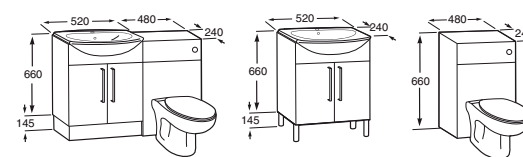

For on countertop/vanity basins

Back-to-wall and semi-recessed basin furniture modules

A
680
580

Compact back-to-wall and semi-recessed basin furniture modules

Mirrors

A
750
600

Senso unit, Senso washbasin, Monojet tap fitting