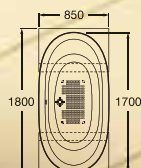

ELIPTICO
WOODLINE