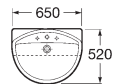

SEMI-RECESSED BASINS

SENSO
SENSO COMPACT

GEORGIA

SYDNEY

MERIDIAN

DAMA

GIRALDA

LAURA