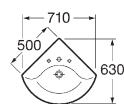

Available in White, Pergamon, Agais Green and Creta Blue.

Washbasin / Pedestal / Semi-pedestal

A	B
700	~ 555
630	~ 505
560	~ 480
500	~ 425

Corner basin

Semi-recessed basin

A	B
560	~ 450
650	~ 515

Countertop basin