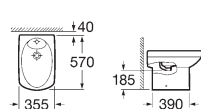

Wall-hung W.C.

Bidet

Wall-hung Bidet

Bath

Senso Compact

Modern design for a compact space

Sanitaryware with furniture (p. 44).
Available in White and satin finishes
Edelweiss* and Jasmine*.
* to order

Washbasin / Pedestal / Semi-pedestal