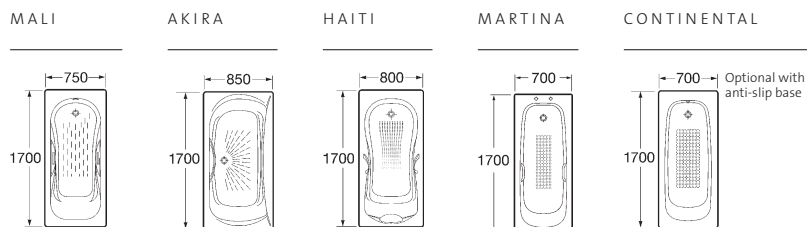

Free your **fantasy**

Choose what you really want, just to feel the pleasure of choosing. When an Eliptico bath becomes yours you enter a new dimension thanks to its divine combination of traditional cast iron and the warm woods of the Woodline version. Bathe in nature, imagine there is nobody else there – just you and your bath.