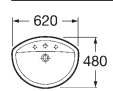

A universal design

Available in White, Pergamon, Aga's Green, Creta Blue and Soft Cream*.

Washbasin / Pedestal / Semi-pedestal

A	B
650	530
600	490

Semi-recessed basin

Countertop basin

Cloakroom basin / Semi-pedestal