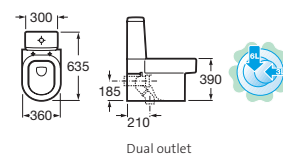

W.C. suite

Dual outlet