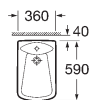

For further details on this range, please refer to our Evolution brochure.

Taps: Amura-N range
Accessories: Veranda range

Bidet