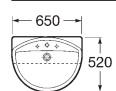

A universal design

Available in White, Pergamon, Aga's Green, Creta Blue and Soft Cream*.

Washbasin / Pedestal / Semi-pedestal

A	B
650	530
600	490

Semi-recessed basin

Countertop basin

Cloakroom basin / Semi-pedestal