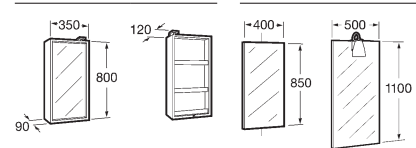

Mirrored cabinet Micro

Mirrors