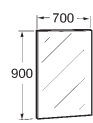

Kalahari

We are expanding this series with the addition of compact furniture in the following sizes: 800, 1000 and 1,200 mm. These are base units made of MSF with a Wengé or bleached oak finish.

The series stands out as being highly practical. The base units have spacious drawers mounted on smooth-running guides and convenient braking on closing.

The Kalahari washbasin is also available for vanity washbasins (see p. 40 and 43).

Mirror

WASHBASINS