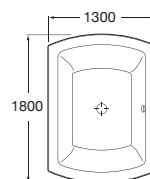

▲ EMOTION
To be built-in

EMOTION
To be built-in