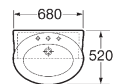

SEMI-RECESSED BASINS

SENSO
SENSO COMPACT

GEORGIA

SYDNEY

MERIDIAN

DAMA

GIRALDA

LAURA