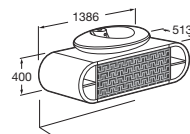

Curved sides