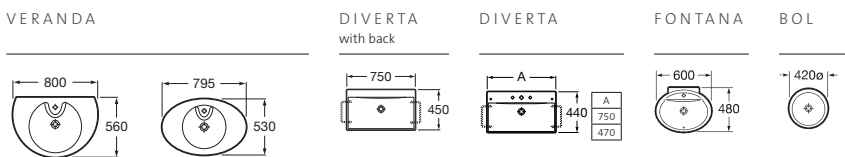

▲ FORO
Countertop

▲ RODEO
Countertop

▲ JAVA
Countertop

▲ GRAND BERNA
BERNA
NEO SELENE
Under countertop

WALL MOUNTED OR VANITY BASINS

COUNTERTOP

UNDER COUNTERTOP

Free the essence