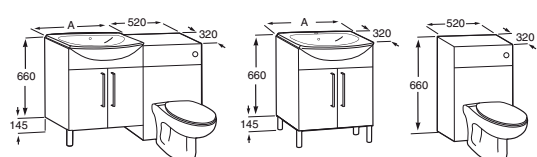

Back-to-wall and semi-recessed basin furniture modules

A
680
580

Compact back-to-wall and semi-recessed basin furniture modules