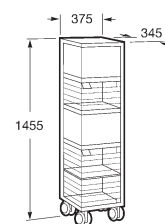

Shelved unit with castors