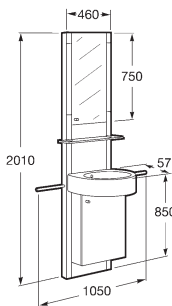

KIVAM Compositions

With Happening 56 basin