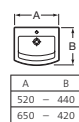

Countertop basin