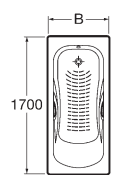

▲ PRINCESS-N

Top-class features for you. We present you with two spectacular baths: Swing and Princess-N. They feature built-in arm rests and a non slip finish. With a strong personality and perfectly geometrical shapes, you can see and experience luxury and style. Sit back and enjoy it.

PRINCESS-N
Standard gauge

B
750*
700

* Also available without tapholes