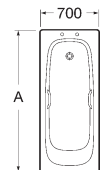

CARLA
Standard gauge

A
1700*
1600*
1500*

* Also available without tapholes