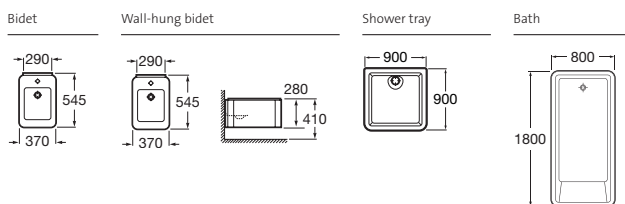

For further details on this range, please refer to our Evolution brochure.