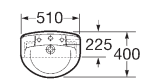

SEMI-RECESSED BASINS

SENSO
SENSO COMPACT

GEORGIA

SYDNEY

MERIDIAN

DAMA

GIRALDA

LAURA