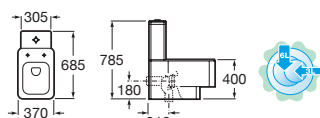

Sanitaryware with bath (p. 70), shower tray (p. 95) and fittings. Available in White.

W.C. suite