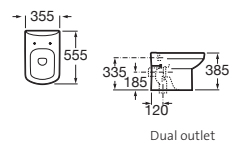

Back-to-wall W.C. suite

Dual outlet