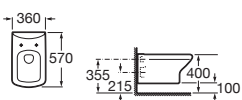

Wall-hung W.C.