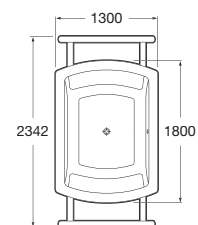

◀ EMOTION

▲ ARUBA

The Aruba choice will transform your bath in a palace of wellbeing.

▲ EMOTION
To be built-in

EMOTION