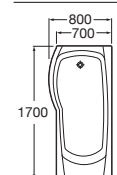

SENSO
Double ended

LEVANTE

SURESTE

GENOVA
Drilled for
2 tapholes

WAITARA

DAVINA
Drilled for 2 tapholes

GIRALDA

GIRALDA P