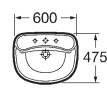

Available in White, Pergamon, Agais Green and Creta Blue.

Washbasin / Pedestal / Semi-pedestal

A	B
700	~ 555
630	~ 505
560	~ 480
500	~ 425

Corner basin

Semi-recessed basin

A	B
560	~ 450
650	~ 515

Countertop basin