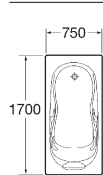

SENSO
Double ended

LEVANTE

SURESTE

GENOVA
Drilled for
2 tapholes

WAITARA

DAVINA
Drilled for 2 tapholes

GIRALDA

GIRALDA P