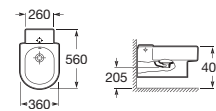

Dual outlet

Wall-hung W.C.

Bidet

Wall-hung bidet

Shower tray

Georgia

Available in White, Pergamon, Agai's Green, Creta Blue and satin finish Jasmine*.
* to order

Washbasin / Pedestal / Semi-pedestal