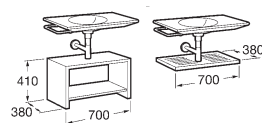

KALAHARI Base units