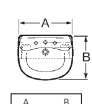

Available in White, Pergamon, Agais Green and Creta Blue.

Washbasin / Pedestal / Semi-pedestal

A	B
700	~ 555
630	~ 505
560	~ 480
500	~ 425

Corner basin

Semi-recessed basin

A	B
560	~ 450
650	~ 515

Countertop basin