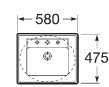

Countertop basin