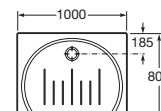

Dual outlet

Wall-hung W.C.

Bidet

Wall-hung bidet

Shower tray

Georgia

Available in White, Pergamon, Agai's Green, Creta Blue and satin finish Jasmine*.
* to order

Washbasin / Pedestal / Semi-pedestal