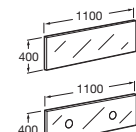

Attractive and practical, a winning pair

Veranda

A series of bathroom fittings made from 30 mm MDF with a natural Ash finish.

The collection stands out for its strong personality, design and the possibilities it offers for mixing and matching.

The front panels of the units are made of decorated glass and black or white finishes.

Veranda Series, see p. 10.

VERANDA

Unit to take vanity, under counter top and counter top washbasins

Straight sides

Curved sides

Column Unit

Straight sides

Curved sides

Mirrors

With rear glass lights.

Door finishes:

Native White

Native Black