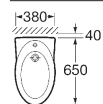

For further details on this range, please refer to our Evolution brochure.

Taps: Silver Crown
Accessories: Fashion