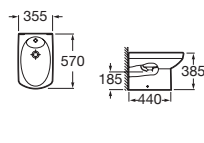

Dual outlet

Bidet