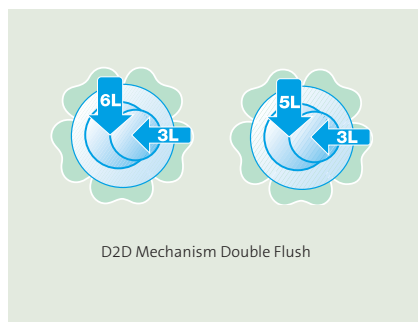

Each of Roca's single lever taps is equipped with a ceramic cartridge. These cartridges allow the reduction of water and energy consumption.

COMMITTED TO SAVING WATER

A cistern can hold 6 litres of water, but not every flush requires the full amount. With this in mind, Roca designed the innovative systems of Double Flush – D2D.

With the D2D's double push button system, pushing one of the circular buttons will use 3 litres. Pushing both buttons will use 6 litres. It's that simple and efficient.

Roca's single lever taps are also equipped with advanced conservation devices that facilitate a significant reduction of water and energy consumption.

With the exclusive Ecodisk cartridge, the volume of water used is reduced by up to 50%. With just one step the device is activated and you gain significant savings. The Ecodisk also comes equipped with a temperature regulator which translates into even more energy savings.