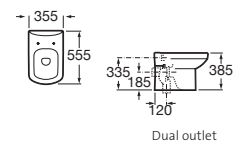

Back-to-wall WC. suite