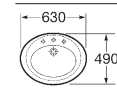

Countertop basin