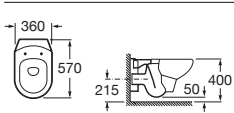

Wall-hung W.C. pan