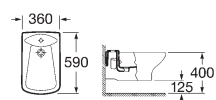

Wall-hung bidet