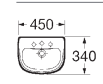

Cloakroom basin