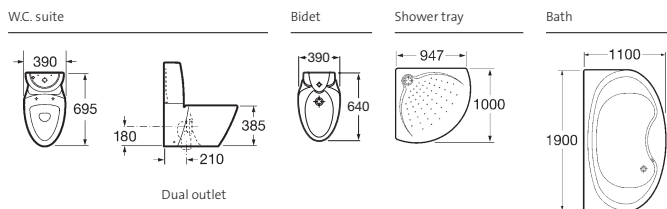

For further details on this range, please refer to our Evolution brochure.

Taps: Silver Shadow range
Washbasin solutions:
Attractive new alternatives for you to find the right combination of washbasins and Veranda units. See p. 52 for further information. Technical details attached.