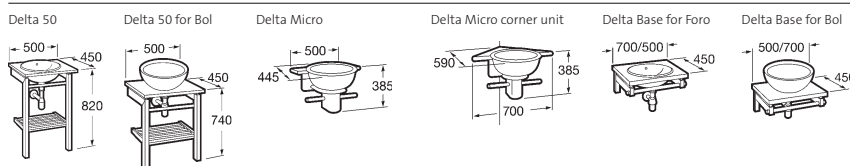

DELTA Base units