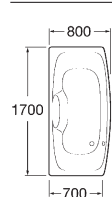

SENSO
Double ended

LEVANTE

SURESTE

GENOVA
Drilled for
2 tapholes

WAITARA

DAVINA
Drilled for 2 tapholes

GIRALDA

GIRALDA P