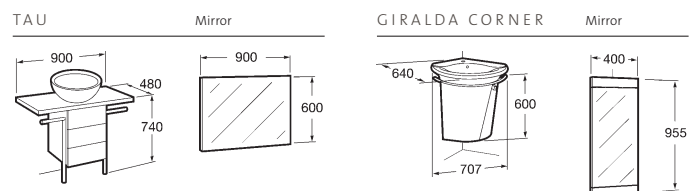

Tau

Total practicality. Absolute elegance. This is Tau, the bathroom furniture made of MDF laminated with natural cherrywood, compatible with the Bol, Fontana (see p. 37), Hall (see p. 18-20) and Happening (see p. 14) washbasins.

And a designer feature: a pair of matching stainless steel towel rails attached to the sides in a distinctive way.

Giralda Corner

Giralda Corner bathroom furniture is designed to decorate while taking advantage of a corner of the bathroom. Made of MDF with two finishes: laminated with natural maple wood or with a metallic coating.

Its tapered shape and curved doors give it a highly up-to-the-moment look. It can be used with Giralda countertop washbasins (see p. 32) and there is also a corner mirror cupboard available. An optional extra is a chrome towel rail to attach to the washbasin.