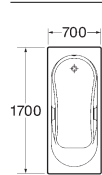

SENSO
Double ended

LEVANTE

SURESTE

GENOVA
Drilled for
2 tapholes

WAITARA

DAVINA
Drilled for 2 tapholes

GIRALDA

GIRALDA P