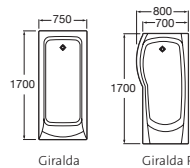

Practical design: the Giralda corner basin together with the Corner unit (see p. 64) provides an attractive solution for small bathrooms.

Taps: Amura-N range
Accessories: Fashion range

Baths