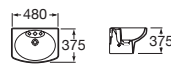

Senso Compact

Modern design for a compact space

Sanitaryware with furniture (p. 44).
Available in White and satin finishes
Edelweiss* and Jasmine*.
* to order