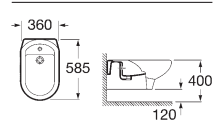

Wall-hung bidet