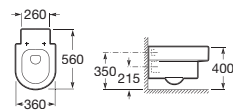

Wall-hung W.C.