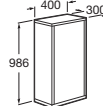

Column Unit

Straight sides