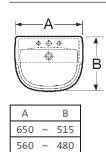

Semi-recessed basin