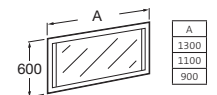

STRATUM Base unit

Mirror

LONG ISLAND

Mirror

WASHBASINS

STRATUM

LONG ISLAND