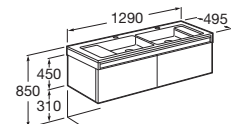

STRATUM Base unit