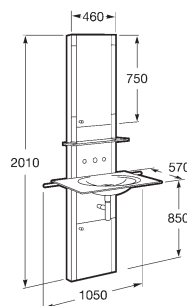

With Kalahari 65 basin