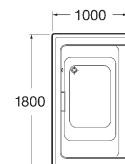

New Classical

The modernity of classics

DESIGN:
BCF STUDIO

Sanitaryware with bath (p. 70) and furniture (p. 65). Available in White.

Bath