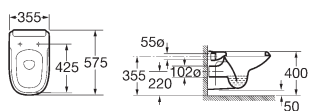

Wall-hung W.C.