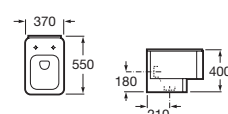

Sanitaryware with bath (p. 70), shower tray (p. 95) and fittings. Available in White.

Washbasin

W.C. suite

Dual outlet

Wall-hung W.C.

Back-to-wall W.C. suite

For further details on this range, please refer to our Evolution brochure.