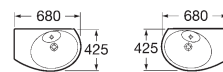

Senso Compact

Modern design for a compact space

Sanitaryware with furniture (p. 44).
Available in White and satin finishes
Edelweiss* and Jasmine*.
* to order