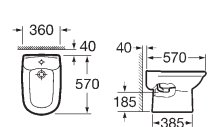

Giralda

A truly contemporary setting

Available in White, Pergamon, Agais Green and Creta Blue.

A	B
700	~ 555
630	~ 505
560	~ 480
500	~ 425

A	B
560	~ 450
650	~ 515

Bidet