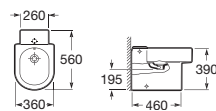

For further details on this range, please refer to our Evolution brochure.

Bidet