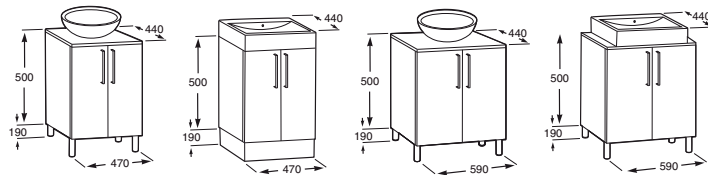

SMOOTH Base units

For on countertop basins