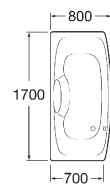

Take advantage of that corner. Available in right or left-hand versions. The Senso range of furniture features a special unit for this basin (see p. 44).

Bath