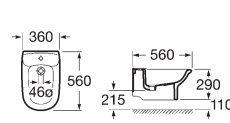

Wall-hung bidet