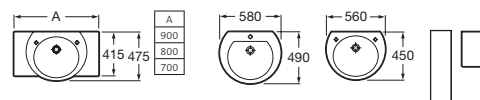

VANITY BASIN

COUNTERTOP BASIN

Happening

In search of the essential

DESIGN: RAMÓN BENEDITO

Taps: Loft range
Accessories: Superinox range

Sanitaryware with shower tray (p. 92). Available in White.

Washbasin / Pedestal / Semi-pedestal