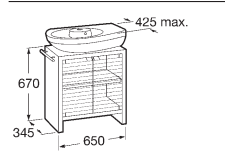

Base unit for corner Senso washbasin