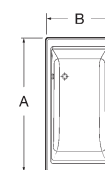

VYTHOS

A	B
1800	900
1700	800

A	B
1700	700
1600	700

• NEW