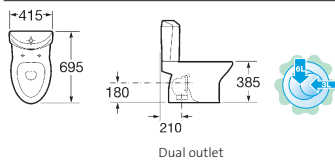

For further details on this range, please refer to our Evolution brochure.

Taps: Silver Crown
Accessories: Fashion