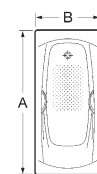

PRINCESS-N
Standard gauge

B
750*
700

* Also available without tapholes

SWING
DELUXE
Heavy gauge

A	B
1800 - 800	
1700 - 750	

SWING
Standard gauge
no tapholes

A	B
1800 - 800	
1700 - 750	

CONTESA
BODY PLUS
Super heavy gauge
no tapholes