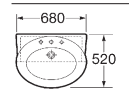

A	B
800	570
700	550
600	490

Semi-recessed basin