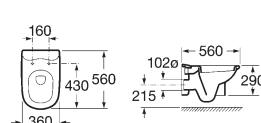

Wall-hung W.C.