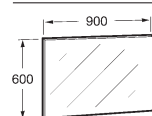

Mohave

For Mohave washbasins we present a collection of accessories made of natural cherry or wenge type wood. There is a 900 mm shelf for under the washbasin, a 1150 mm floor module with an etched glass shelf and a module with a 500 mm etched glass shelf. The glass shelf can be fitted above or below. There is also a 500 mm drawer module, a chrome towel rail to fit to the washbasin and a 900 x 600 mm polished mirror.

Mirror