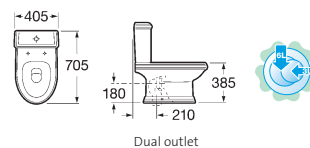

New Classical

The modernity of classics

DESIGN:
BCF STUDIO

Taps: Loft Elite range

Sanitaryware with bath (p. 70) and furniture (p. 65). Available in White.

Washbasin / Pedestal

Countertop basin

W.C. suite