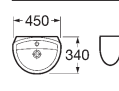

A universal design

Available in White, Pergamon, Aga's Green, Creta Blue and Soft Cream*.

Washbasin / Pedestal / Semi-pedestal

A	B
650	530
600	490

Semi-recessed basin

Countertop basin

Cloakroom basin / Semi-pedestal