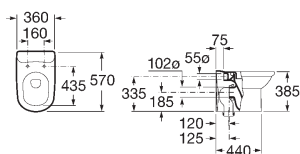

Back-to-wall W.C. suite