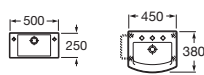

Cloakroom basins