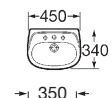

Cloakroom basin