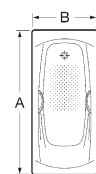

PRINCESS-N
Standard gauge

B
750*
700

* Also available without tapholes

SWING
DELUXE
Heavy gauge

A	B
1800 - 800	
1700 - 750	

SWING
Standard gauge
no tapholes

A	B
1800 - 800	
1700 - 750	

CONTESA
BODY PLUS
Super heavy gauge
no tapholes