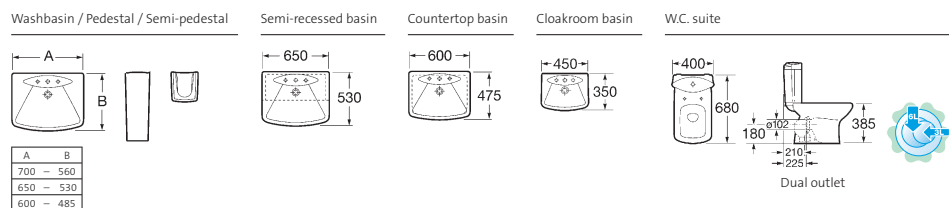

Sydney

Straight lines and soft shapes

Available in White, Pergamon, Aga's Green, Creta Blue and Soft Cream*.