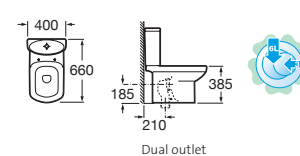

Senso

Clean lines and versatility

Sanitaryware with furniture (p. 58) and bath (p. 73). Available in White and satin finishes Edelweiss and Jasmine*. * to order

WC. suite