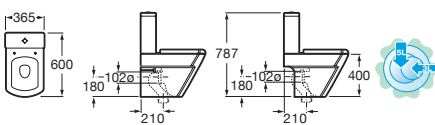

Back-to-wall W.C. suite

Taps: Targa and Loft Elite ranges

Washbasin solutions: Attractive new alternatives for you to find the right combination of washbasins and Hall units. See p. 54 for further information.

W.C. suite

Dual outlet