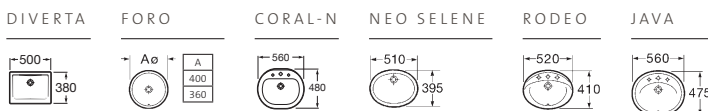

▲ FORO
Countertop

▲ RODEO
Countertop

▲ JAVA
Countertop

▲ GRAND BERNA
BERNA
NEO SELENE
Under countertop

WALL MOUNTED OR VANITY BASINS

COUNTERTOP

UNDER COUNTERTOP

Free the essence