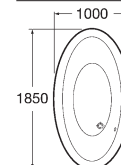

For further details on this range, please refer to our Evolution brochure.

Taps: Silver Crown
Accessories: Fashion