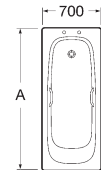

CARLA PLUS
Super heavy gauge

A
1700
1600