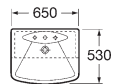

SEMI-RECESSED BASINS

SENSO
SENSO COMPACT

GEORGIA

SYDNEY

MERIDIAN

DAMA

GIRALDA

LAURA