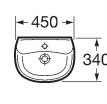

Cloakroom basin