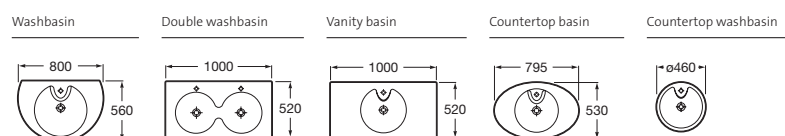

For further details on this range, please refer to our Evolution brochure.

Taps: Silver Shadow range
Washbasin solutions:
 Attractive new alternatives for you to find the right combination of washbasins and Veranda units. See p. 52 for further information. Technical details attached.