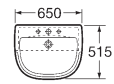

SEMI-RECESSED BASINS

SENSO
SENSO COMPACT

GEORGIA

SYDNEY

MERIDIAN

DAMA

GIRALDA

LAURA