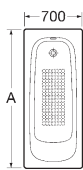

CONTESA PLUS
Super heavy gauge

A
1700
1600