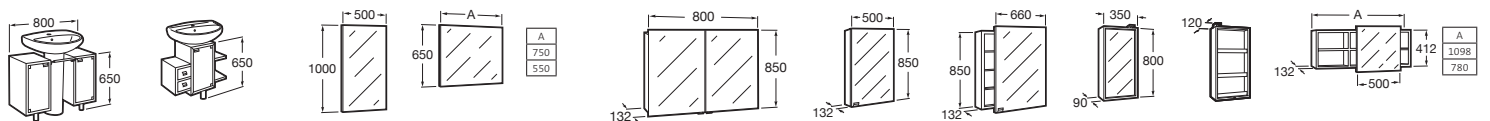

Delta Micro corner unit, Bol washbasin, Targa tap fitting

Delta Base unit, Kalahari washbasin, Moai tap fitting

Furniture for basins already installed

Mirrors

Mirrored cabinets