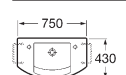

Mohave

For Mohave washbasins we present a collection of accessories made of natural cherry or wenge type wood. There is a 900 mm shelf for under the washbasin, a 1150 mm floor module with an etched glass shelf and a module with a 500 mm etched glass shelf. The glass shelf can be fitted above or below. There is also a 500 mm drawer module, a chrome towel rail to fit to the washbasin and a 900 x 600 mm polished mirror.

MOHAVE 75