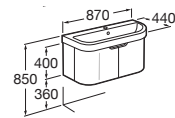

Long Island unit and washbasin, Targa tap fitting

STRATUM Base unit

Mirror

LONG ISLAND

Mirror

WASHBASINS

STRATUM

LONG ISLAND