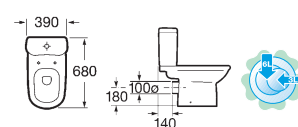

A	B
700	~ 555
630	~ 505
560	~ 480
500	~ 425

A	B
560	~ 450
650	~ 515

W.C. suite