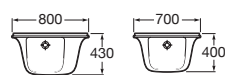

Sanitaryware with bath (p. 70), shower tray (p. 92), fittings (p. 110) and vitreous china accessories (p. 128). Available in White and in satin finish Edelweiss*.

* to order

Washbasins