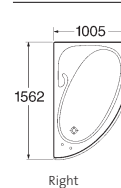

SENSO
Double ended

LEVANTE

SURESTE

GENOVA
Drilled for
2 tapholes

WAITARA

DAVINA
Drilled for 2 tapholes

GIRALDA

GIRALDA P