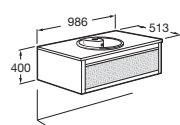

VERANDA

Unit to take vanity, under counter top and counter top washbasins

Straight sides