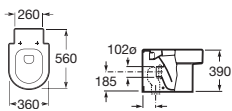

Countertop basin

W.C. suite

Dual outlet

For further details on this range, please refer to our Evolution brochure.

BASIN & SEMI-PEDESTAL

COUNTERTOP

SHOWER TRAY

Back-to-wall W.C. suite