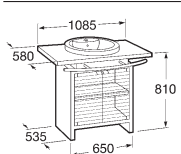

Base unit for countertop basin