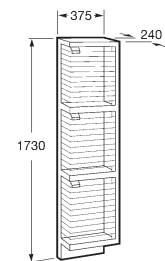

Column unit