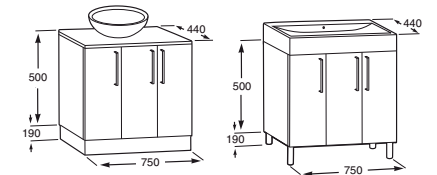

For on countertop/vanity basins