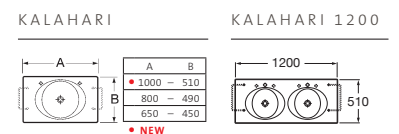

KALAHARI Base units

Drawer unit

Mirror

KALAHARI Base units

Mirror

WASHBASINS

Mohave unit and washbasin, Touch tap fitting

Mohave