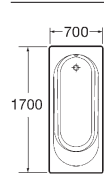

SENSO
Double ended

LEVANTE

SURESTE

GENOVA
Drilled for
2 tapholes

WAITARA

DAVINA
Drilled for 2 tapholes

GIRALDA

GIRALDA P