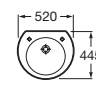

Countertop basin