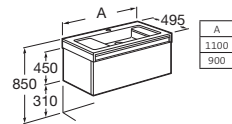

STRATUM Base unit