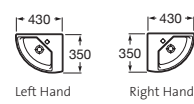

Washbasins / Pedestal / Semi-pedestal

Countertop basin

Cloakroom basins

Corner cloakroom basin

Taps: Targa and Loft Elite ranges

Washbasin solutions: Attractive new alternatives for you to find the right combination of washbasins and Hall units. See p. 54 for further information.