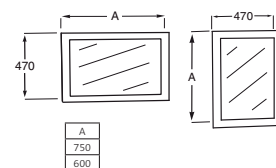

For on countertop/vanity basins

Back-to-wall and semi-recessed basin furniture modules

A
680
580

Compact back-to-wall and semi-recessed basin furniture modules

Mirrors

A
750
600

Senso unit, Senso washbasin, Monojet tap fitting