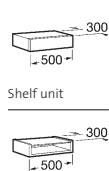

Drawer unit