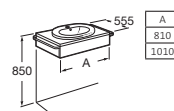

BRACK

Counter top with or without drawer

For Bol, Hall, Diverta, Happening and Foro washbasins

Counter top without drawer

For Coral, Java, Kalahari, Diverta and Happening washbasins

Low module

High module

Mirrors