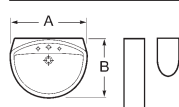

A universal design

Available in White, Pergamon, Aga's Green, Creta Blue and Soft Cream*.

Washbasin / Pedestal / Semi-pedestal

A	B
650	530
600	490

Semi-recessed basin

Countertop basin

Cloakroom basin / Semi-pedestal