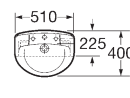

A	B
600	490
560	460
520	410

Semi-recessed basin