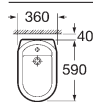

Wall-hung bidet

Senso

Clean lines and versatility

Sanitaryware with furniture (p. 58) and bath (p. 73). Available in White and satin finishes Edelweiss and Jasmine*. * to order

Washbasin / Pedestal / Semi-pedestal