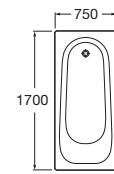

CONTESA BODY
DELUXE
Heavy gauge
no tapholes