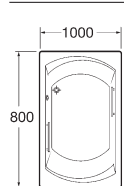

SENSO
Double ended

LEVANTE

SURESTE

GENOVA
Drilled for
2 tapholes

WAITARA

DAVINA
Drilled for 2 tapholes

GIRALDA

GIRALDA P