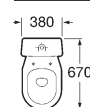

Meridian

A universal design

Available in White, Pergamon, Aga's Green, Creta Blue and Soft Cream*.

A	B
650	530
600	490

W.C. suite

Dual outlet