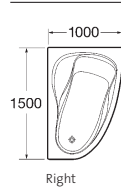

SENSO
Double ended

LEVANTE

SURESTE

GENOVA
Drilled for
2 tapholes

WAITARA

DAVINA
Drilled for 2 tapholes

GIRALDA

GIRALDA P