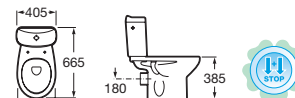

Laura

The triumph of simplicity

Available in White, Pergamon, Aga's Green, Creta Blue and Soft Cream.

A	B
600	490
560	460
520	410

W.C. suite

Dual outlet