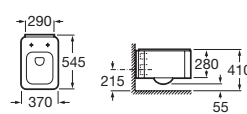

Sanitaryware with bath (p. 70), shower tray (p. 95) and fittings. Available in White.

Washbasin

W.C. suite

Dual outlet

Wall-hung W.C.

Back-to-wall W.C. suite

For further details on this range, please refer to our Evolution brochure.