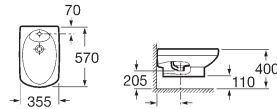

Wall-hung W.C.

Bidet

Wall-hung Bidet

Bath

Senso Compact

Modern design for a compact space

Sanitaryware with furniture (p. 44).
Available in White and satin finishes
Edelweiss* and Jasmine*.
* to order

Washbasin / Pedestal / Semi-pedestal