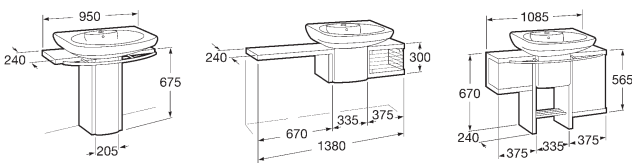

We complete the Senso series with an 1850 x 800 mm multipurpose rack, made of 35 mm MDF, coated in a poly laminate Manzano finishes, featuring 5 shelves made of 8 mm template glass.

SEN SO Base units

Compositions for pedestal and semi-pedestal washbasins