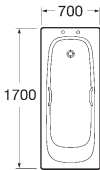

CARLA DELUXE
Heavy gauge

A
1700*
1600*
1500*

* Also available without tapholes