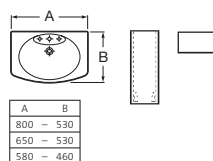

Wall-hung bidet

Senso

Clean lines and versatility

Sanitaryware with furniture (p. 58) and bath (p. 73). Available in White and satin finishes Edelweiss and Jasmine*. * to order

Washbasin / Pedestal / Semi-pedestal