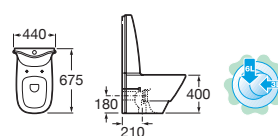

Frontalis

Connect with nature

DESIGN: BELÉN & RAFAEL MONEO

Frontalis is born out of a desire to fill the intimacy provided by the bathroom with peace. A full range of bathroom fittings and taps, with a design characterised by series of curves which capture the movement of water and its rhythmic flow. The different items making up the suite blend into the wall which supports them, creating a modular system able to adapt to achieve a different result in every situation. Frontalis represents a revolution in shapes in the bathroom, a return to the basic senses; this is palpable in every piece and visible in the sinuous, organic shapes of each part of the Frontalis collection.

Sanitaryware with bath (p. 70), shower tray (p. 92), fittings (p. 110) and vitreous china accessories (p. 128). Available in White and in satin finish Edelweiss*.

* to order

WC. suite