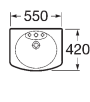

Wall-hung W.C.

Bidet

Wall-hung Bidet

Bath

Senso Compact

Modern design for a compact space

Sanitaryware with furniture (p. 44).
Available in White and satin finishes
Edelweiss* and Jasmine*.
* to order

Washbasin / Pedestal / Semi-pedestal