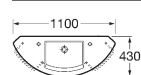

WASHBASINS

MOHAVE