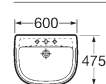

Countertop basin