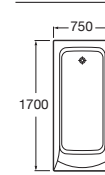

SENSO
Double ended

LEVANTE

SURESTE

GENOVA
Drilled for
2 tapholes

WAITARA

DAVINA
Drilled for 2 tapholes

GIRALDA

GIRALDA P