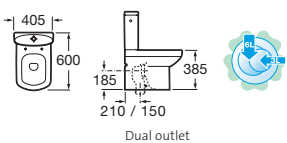

Take advantage of that corner. Available in right or left-hand versions. The Senso range of furniture features a special unit for this basin (see p. 44).

W.C. suite

Dual outlet