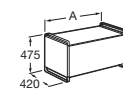

BRACK

Counter top with or without drawer

For Bol, Hall, Diverta, Happening and Foro washbasins

Counter top without drawer

For Coral, Java, Kalahari, Diverta and Happening washbasins

Low module

High module

Mirrors