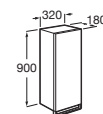

BRACK

Counter top with or without drawer

For Bol, Hall, Diverta, Happening and Foro washbasins

Counter top without drawer

For Coral, Java, Kalahari, Diverta and Happening washbasins

Low module

High module

Mirrors