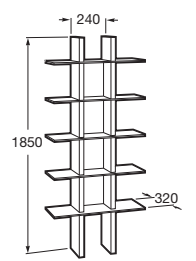

Shelf

Doors available in right and left-hand opening versions.