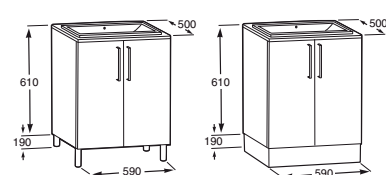

For inset countertop basins