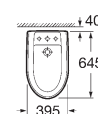

New Classical

The modernity of classics

DESIGN:
BCF STUDIO

Sanitaryware with bath (p. 70) and furniture (p. 65). Available in White.

Bidet