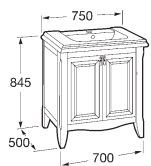

NEW CLASSICAL

For countertop
New Classical basins