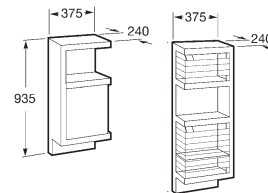

We complete the Senso series with an 1850 x 800 mm multipurpose rack, made of 35 mm MDF, coated in a poly laminate Manzano finishes, featuring 5 shelves made of 8 mm template glass.

SEN SO Base units

Compositions for pedestal and semi-pedestal washbasins

Low units

Shelved unit with castors

Column unit

Shelf

Doors available in right and left-hand opening versions.