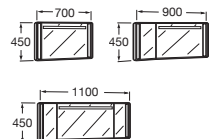

BRACK

Counter top with or without drawer

For Bol, Hall, Diverta, Happening and Foro washbasins

Counter top without drawer

For Coral, Java, Kalahari, Diverta and Happening washbasins

Low module

High module

Mirrors