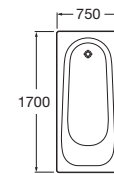

PRINCESS-N
Standard gauge

B
750*
700

* Also available without tapholes

SWING
DELUXE
Heavy gauge

A	B
1800 - 800	
1700 - 750	

SWING
Standard gauge
no tapholes

A	B
1800 - 800	
1700 - 750	

CONTESA
BODY PLUS
Super heavy gauge
no tapholes