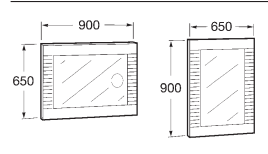

We complete the Senso series with an 1850 x 800 mm multipurpose rack, made of 35 mm MDF, coated in a poly laminate Manzano finishes, featuring 5 shelves made of 8 mm template glass.

SEN SO Base units

Compositions for pedestal and semi-pedestal washbasins

Low units

Mirrors

Shelved unit with castors

Column unit

Shelf

Doors available in right and left-hand opening versions.