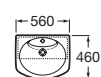

Semi-recessed basin