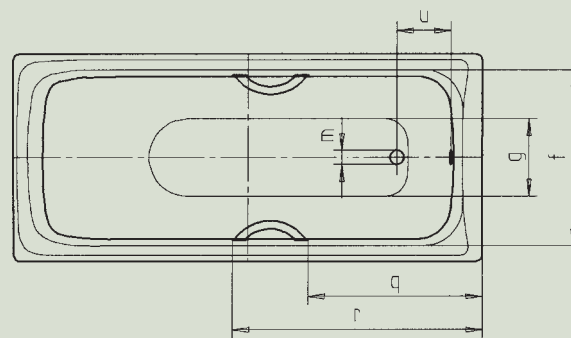

# SANILUX SANILUX STAR

- especially comfortable thanks to rounded area for neck
- one-seater bathtub with outlet at foot end
- classic four-cornered model
- made of Kaldewei steel enamel 3.5 mm
- also available with handles

Model no.		342 / 343
External length	a	1700 mm
External width	b	750 mm
Depth	c	430 mm
Internal length (top)	d	1545 mm
<b>Internal length (bottom)</b>	<b>e</b>	<b>1150 mm</b>
Internal width (top)	f	585 mm
Internal width (bottom)	g	328 mm
Height with feet	h	535-555 mm
Height of rim	i	32 mm
Distance top edge to centre of overflow hole	j	63 mm
Distance tub edge (foot) to centre of drain hole	k	310 mm
Diameter of overflow hole	l	52 mm
Diameter of drain hole	m	52 mm
Distance foot end of tub edge to centre of foot	n	410 mm
Distance between the feet	o	630 mm
Max. width of feet	p	430 mm
Distance tub edge (foot end) to where handle starts (Mod. 343)	q	632 mm
Distance tub edge (foot end) to where handle ends (Mod. 343)	r	905 mm
Width of rim (foot end; lengthwise)	s <sub>1</sub> ; s <sub>2</sub>	100; 58 mm
Distance between centre holes	u	200 mm
Water volume** in litres		124
Weight of the enamelled bath tub in kg		49
Anti-slip		Ø 288 mm
Full anti-slip		600 x 220 mm

Subject to technical alterations and tolerances.  
\*\* 70 litres displacement on average.