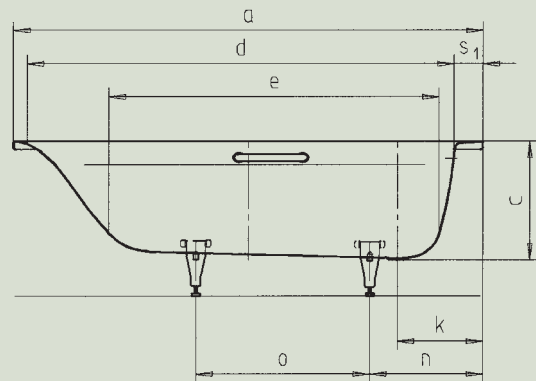

# SANILUX SANILUX STAR

- especially comfortable thanks to rounded area for neck
- one-seater bathtub with outlet at foot end
- classic four-cornered model
- made of Kaldewei steel enamel 3.5 mm
- also available with handles

Model no.		342 / 343
External length	a	1700 mm
External width	b	750 mm
Depth	c	430 mm
Internal length (top)	d	1545 mm
<b>Internal length (bottom)</b>	<b>e</b>	<b>1150 mm</b>
Internal width (top)	f	585 mm
Internal width (bottom)	g	328 mm
Height with feet	h	535-555 mm
Height of rim	i	32 mm
Distance top edge to centre of overflow hole	j	63 mm
Distance tub edge (foot) to centre of drain hole	k	310 mm
Diameter of overflow hole	l	52 mm
Diameter of drain hole	m	52 mm
Distance foot end of tub edge to centre of foot	n	410 mm
Distance between the feet	o	630 mm
Max. width of feet	p	430 mm
Distance tub edge (foot end) to where handle starts (Mod. 343)	q	632 mm
Distance tub edge (foot end) to where handle ends (Mod. 343)	r	905 mm
Width of rim (foot end; lengthwise)	s <sub>1</sub> ; s <sub>2</sub>	100; 58 mm
Distance between centre holes	u	200 mm
Water volume** in litres		124
Weight of the enamelled bath tub in kg		49
Anti-slip		Ø 288 mm
Full anti-slip		600 x 220 mm

Subject to technical alterations and tolerances.  
\*\* 70 litres displacement on average.