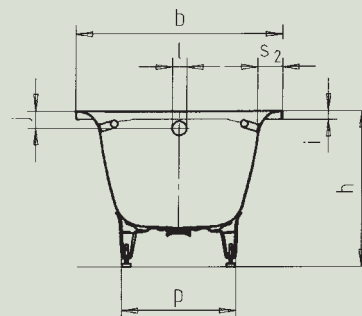

# SANILUX SANILUX STAR

- especially comfortable thanks to rounded area for neck
- one-seater bathtub with outlet at foot end
- classic four-cornered model
- made of Kaldewei steel enamel 3.5 mm
- also available with handles

Model no.		342 / 343
External length	a	1700 mm
External width	b	750 mm
Depth	c	430 mm
Internal length (top)	d	1545 mm
<b>Internal length (bottom)</b>	<b>e</b>	<b>1150 mm</b>
Internal width (top)	f	585 mm
Internal width (bottom)	g	328 mm
Height with feet	h	535-555 mm
Height of rim	i	32 mm
Distance top edge to centre of overflow hole	j	63 mm
Distance tub edge (foot) to centre of drain hole	k	310 mm
Diameter of overflow hole	l	52 mm
Diameter of drain hole	m	52 mm
Distance foot end of tub edge to centre of foot	n	410 mm
Distance between the feet	o	630 mm
Max. width of feet	p	430 mm
Distance tub edge (foot end) to where handle starts (Mod. 343)	q	632 mm
Distance tub edge (foot end) to where handle ends (Mod. 343)	r	905 mm
Width of rim (foot end; lengthwise)	s <sub>1</sub> ; s <sub>2</sub>	100; 58 mm
Distance between centre holes	u	200 mm
Water volume** in litres		124
Weight of the enamelled bath tub in kg		49
Anti-slip		Ø 288 mm
Full anti-slip		600 x 220 mm

Subject to technical alterations and tolerances.  
\*\* 70 litres displacement on average.